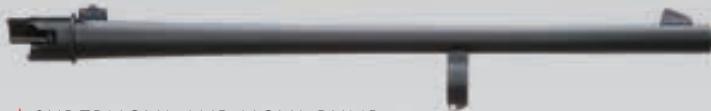

### SUPERNOVA AND NOVA TACTICAL

Tactical Barrel - 18 1/2" only (with open rifle or ghost-ring sights)

▲ SUPERNOVA AND NOVA PUMP  
Field Barrel - 26", 24" and 28" available

▲ M2 FIELD (Fits M1 and M2) (M1 only—requires new-style forend)  
Field Barrel - 26", 24" and 28" available