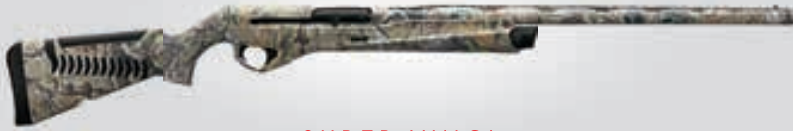

SPECIFICATIONS

SUPER VINCI

ITEM NUMBER	BARREL LENGTH	STOCK	OVERALL LENGTH	AVERAGE WEIGHT	MSRP
SUPER VINCI 12-GAUGE 2³/₄", 3" AND 3¹/₂"					
10555	28"	Black synthetic	50.5"	7.0 lbs.	$1799
10550	26"	Black synthetic	48.5"	6.9 lbs.	$1799
10570	28"	Realtree® Max-4™	50.5"	7.0 lbs.	$1899
10580	26"	Realtree® APG™	48.5"	6.9 lbs.	$1899
10575	26"	Realtree® Max-4™	48.5"	6.9 lbs.	$1899
NEW 10574	28"	Optifade™ - Marsh	50.5"	7.0 lbs.	$1899

COMMON SPECIFICATIONS: Magazine Capacity: 3+1 Crio® Chokes: C,I,C,M,IM,F Type of Sights: Red-bar front sight and metal mid-sight Length of Pull: 14³/₈" Drop at Heel: 2" Drop at Comb: 1³/₈" Minimum recommended load: 3-dram, 1¹/₈ oz. loads (12-ga.). †Receiver drilled and tapped for 93A Weaver base.