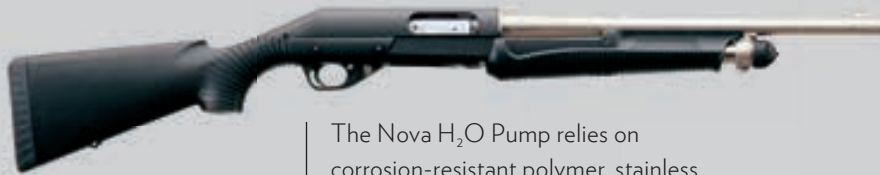

NOVA PUMP TACTICAL H₂O - 12-GA, 3 1/2"

Item # 20090 Black synthetic, Open rifle sights