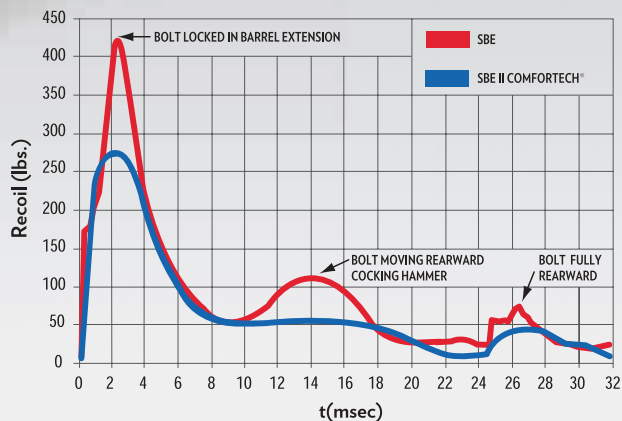

COMFORTECH® RECOIL MEASUREMENTS

RECOIL MEASUREMENT
Federal 3 1/2" 12-Gauge, 1 3/8 oz. Steel Shot

Benelli engineers developed specialized machinery to measure and graph recoil. Here a Benelli Super Black Eagle is plotted along with an SBE II with ComforTech®. A dramatic reduction with ComforTech® can be seen in all three peaks of recoil—firing, bolt cocking the hammer and the end of bolt travel.