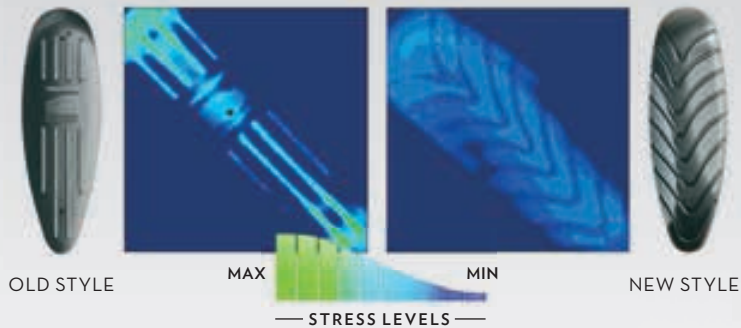

THE COMFORTECH® SYSTEM REDUCES FELT RECOIL BY AS MUCH AS **48%** OVER THE COMPETITION.

Benelli's ComforTech® system revolutionized firearms technology. Historically if you wanted less recoil, your choices were to make the shot charge lighter or the gun heavier. So Benelli reached outside the firearms industry to take a fresh look at recoil and how to tame it without adding weight to the gun or using lighter charges. They utilized Computer Aided Design (CAD) software programs for cutting-edge design and Computer Aided Engineering (CAE) for precise structural calculations of the finished elements. The result was a new stock system that reduces felt recoil by as much as 48 percent over the competition. Previous generations of firearms designers never had access to the computer modeling, high-speed photography and state-of-the-art synthetics that have made the revolution in shooting comfort possible.

ComforTech® Gel Recoil Pads

Adjustable length-of-pull with optional ComforTech® Gel Recoil Pads.

The gel recoil pad puts more shock-absorbing material against your shoulder to spread recoil. There are no hard inner structures that push against you. The soft, comfort-fitting gel recoil pad takes the sting out of magnum loads like no conventional recoil pad can.

ComforTech® Gel Comb Inserts

These special synthetic gel comb inserts not only cushion the shooter's cheek during recoil, they also have a slippery surface that allows the cheek to slide along the surface for added comfort. Available in 3 sizes, for ComforTech® stocks only.