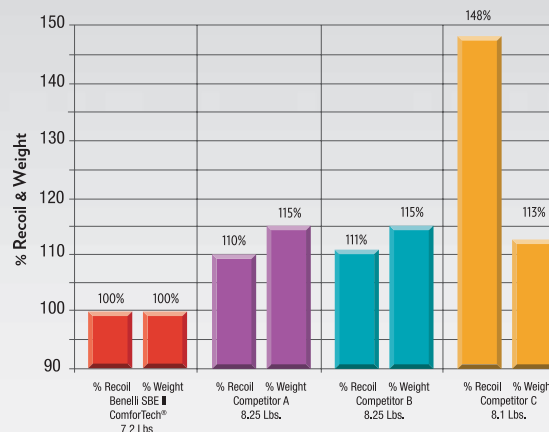

RECOIL AND WEIGHT COMPARISON
3 1/2", 12-Gauge, 1 3/8 oz.

The Super Black Eagle II does what many thought was impossible; it is both the lightest gun in its class and the softest-kicking. Imagine how fresh you'll be at the end of a long hunting day with that combination.