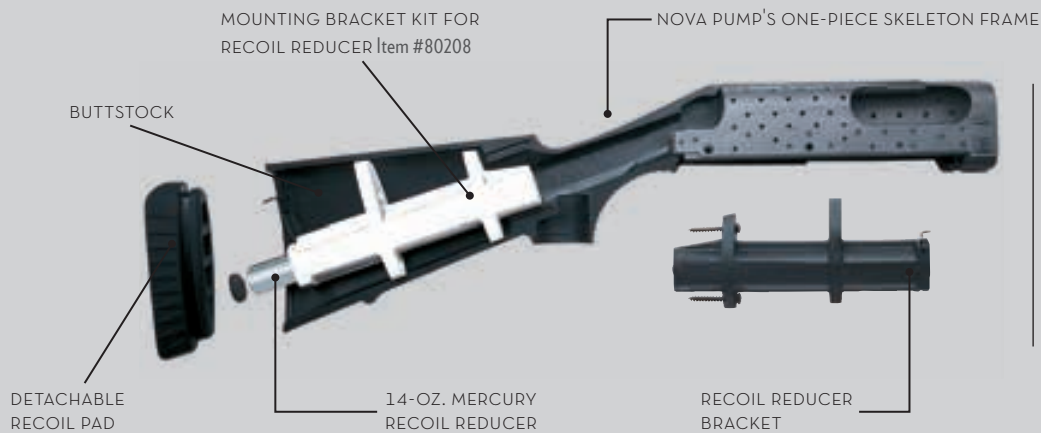

**OPTIONAL FEATURES**

CHOKE TUBES | Extended chokes for pass shooting (IM), shooting waterfowl over decoys (IC) and for turkey hunting (XF) (12-ga. only).

Corrosion proof polymer is over-molded on a skeleton framework to form the one-piece receiver and buttstock in a revolutionary shotgun manufacturing process. The 14-oz. recoil reducer is available as a prepackaged kit.