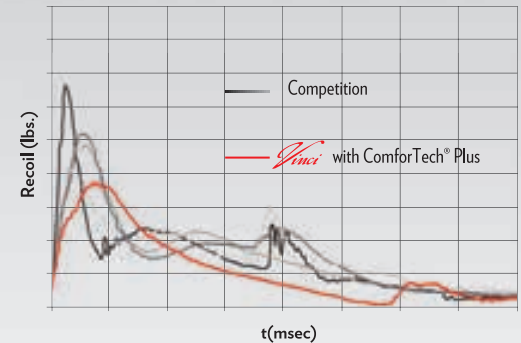

The Vinci does what many thought was impossible; it is both the lightest gun in its class and the softest-kicking. Imagine how fresh you'll be at the end of a long hunting day with that combination!

RECOIL MEASUREMENT  
Federal 2<sup>3</sup>/<sub>4</sub>" , 12-Gauge, 1<sup>1</sup>/<sub>4</sub> oz.  
High Velocity / 1500 fps.