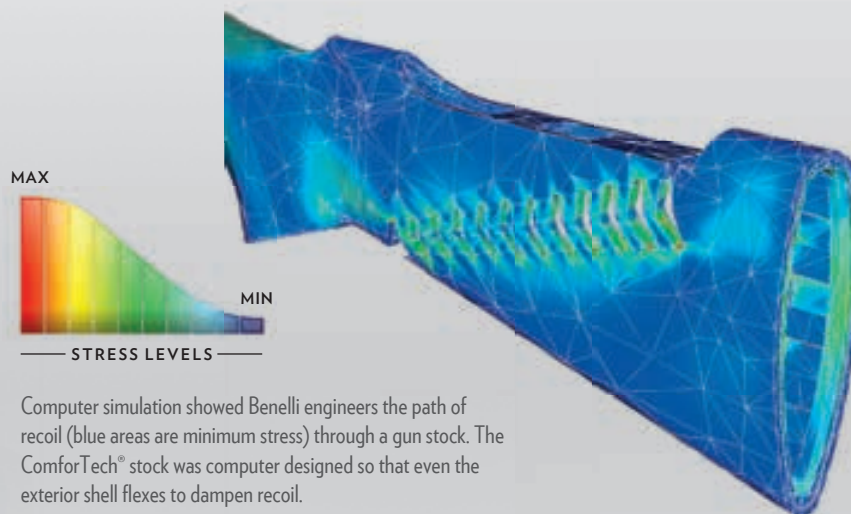

SYNTHETIC RECOIL-ABSORBING CHEVRONS

The ComforTech® system is available on these Benelli firearms:

- Benelli Super Black Eagle II
- Benelli SuperSport
- Benelli M2 Field
- Benelli SuperNova
- Benelli Cordoba
- Benelli R1 Rifle

### ComforTech® Stock

ComforTech® Stock is split diagonally from the heel of the buttstock to a point just behind the pistol grip. Connecting the two pieces are eleven synthetic recoil-absorbing chevrons that form a highly effective recoil barrier.