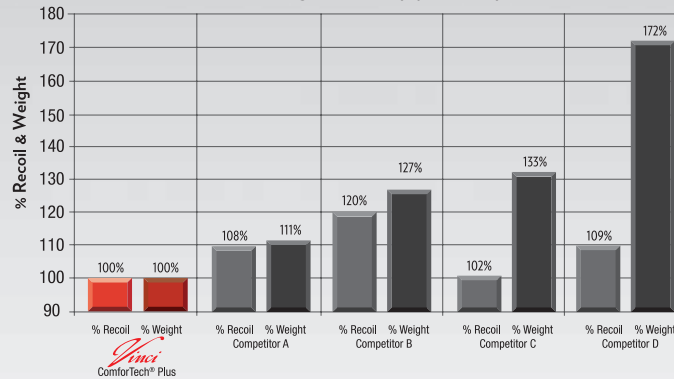

RECOIL AND WEIGHT COMPARISON
Federal 2³/₄" , 12-Gauge, 1¹/₄ oz.
High Velocity / 1500 fps.

The Vinci does what many thought was impossible; it is both the lightest gun in its class and the softest-kicking. Imagine how fresh you'll be at the end of a long hunting day with that combination!